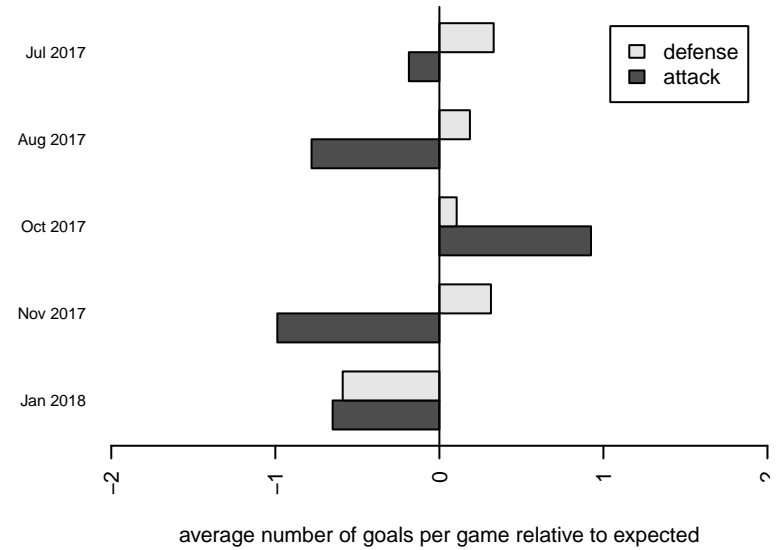

Performance relative to 13 month average