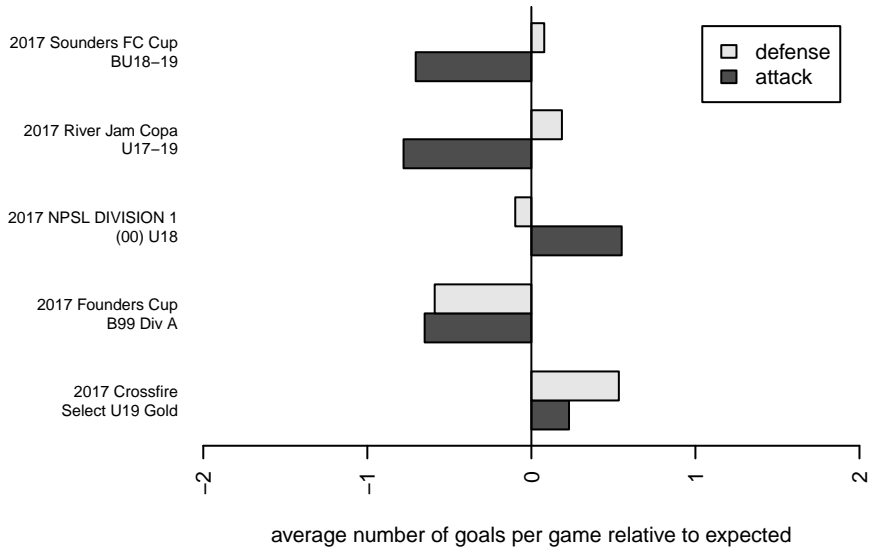

Crossfire Select Cantrell B00

Crossfire Select SC
 Redmond, WA
 B00 total strength=1726
 attack=25.97 defense=23.67
 fall league = NPSL DIVISION 1 (00) U18

alt names used:
 Crossfire Select B00 Cantrell

Venues played:
 2017 Sounders FC Cup BU18-19
 2017 Crossfire Select U19 Gold
 2017 River Jam Copa U17-19
 2017 NPSL DIVISION 1 (00) U18
 2017 Founders Cup B99 Div A

Crossfire Select Cantrell B00
 Dots are actual minus expected GF (blue circles) and GA (red triangles).
 Blue line is smoothed change in attack strength. Red is smoothed change in defense strength.

**attack and defense variance (black dot)
relative to other teams
and top 10 in region**

**attack and defense rating
relative to others at age
and all opponents in last 13 months**

Performance relative to 13 month average