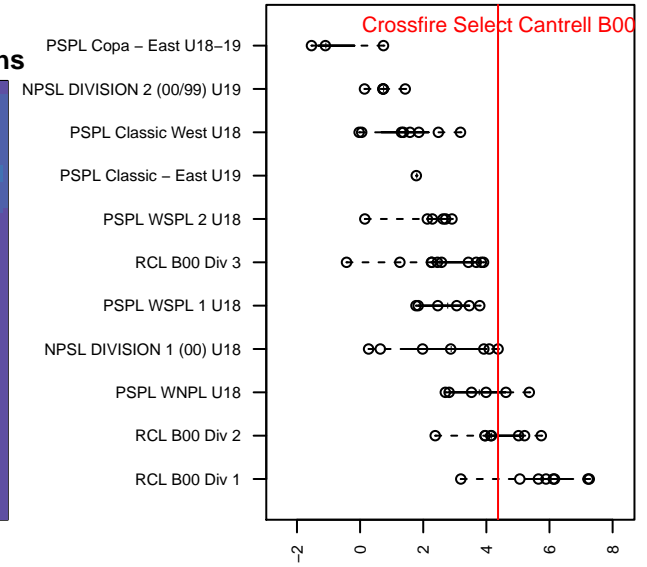

Crossfire Select Cantrell B00

Crossfire Select SC
 Redmond, WA
 B00 total strength=1726
 attack=25.97 defense=23.67
 fall league = NPSL DIVISION 1 (00) U18

alt names used:
 Crossfire Select B00 Cantrell

Venues played:
 2017 Sounders FC Cup BU18-19
 2017 Crossfire Select U19 Gold
 2017 River Jam Copa U17-19
 2017 NPSL DIVISION 1 (00) U18
 2017 Founders Cup B99 Div A

Crossfire Select Cantrell B00
 Dots are actual minus expected GF (blue circles) and GA (red triangles).
 Blue line is smoothed change in attack strength. Red is smoothed change in defense strength.

**attack and defense variance (black dot)
relative to other teams
and top 10 in region**

**attack and defense rating
relative to others at age
and all opponents in last 13 months**

Performance relative to 13 month average