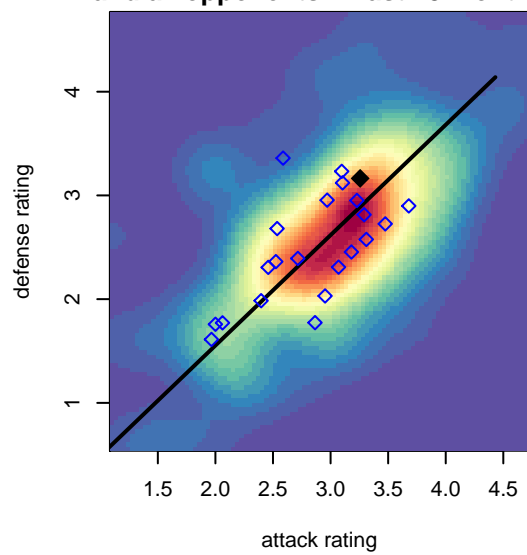

Crossfire Select Cantrell B00

Crossfire Select SC
 Redmond, WA
 B00 total strength=1726
 attack=25.97 defense=23.67
 fall league = NPSL DIVISION 1 (00) U18

alt names used:
 Crossfire Select B00 Cantrell

Venues played:
 2017 Sounders FC Cup BU18-19
 2017 Crossfire Select U19 Gold
 2017 River Jam Copa U17-19
 2017 NPSL DIVISION 1 (00) U18
 2017 Founders Cup B99 Div A

Crossfire Select Cantrell B00
 Dots are actual minus expected GF (blue circles) and GA (red triangles).
 Blue line is smoothed change in attack strength. Red is smoothed change in defense strength.

**attack and defense variance (black dot)
relative to other teams
and top 10 in region**

**attack and defense rating
relative to others at age
and all opponents in last 13 months**

Performance relative to 13 month average